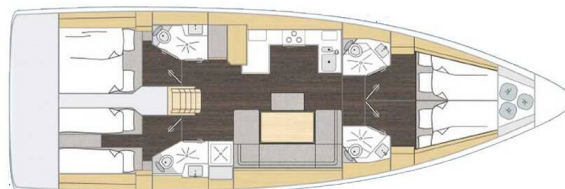

BAVARIA C46

Sealark (2026)

Sailing yacht **Bavaria C46 Sealark**, built in **2026** is anchored in the **Golfo Aranci Marina Dell'Isola, Sardinia, Italy**. It has **4 cabins**, can accommodate **8 + 1 people** and has **4 toilets**. Bed linen and kitchen equipment are included in the price.

Sealark

Production year

2026

Length

48 ft

Cabins

4

Berths