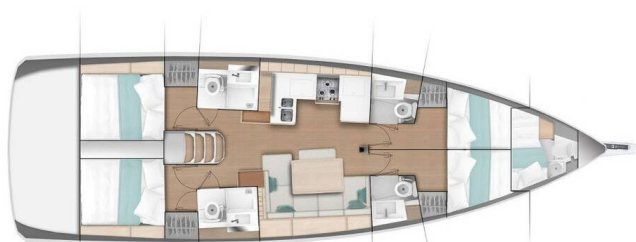

SUN ODYSSEY 490

Rigel (2023)

Sailing yacht Sun Odyssey 490 Rigel, built in 2023 is anchored in the **Salerno, Marina d'Arechi, Campania, Italy**. It has **4 + 1 cabins**, can accommodate **8 + 1 people** and has **4 + 1 toilets**. Bed linen and kitchen equipment are included in the price.

Rigel

Production year

2023

Length

47 ft

Cabins

4 + 1

Berths