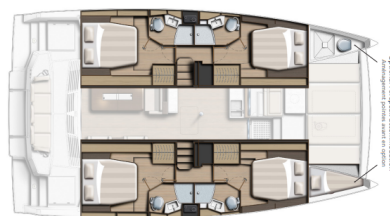

BALI 4.4

Cio (2024)

Catamaran Bali 4.4 Cio, built in 2024 is anchored in the **Marina di Portisco, Sardinia, Italy**. It has **4 + 1 cabins**, can accommodate **8 + 1 people** and has **4 + 1 toilets**. Bed linen and kitchen equipment are included in the price.