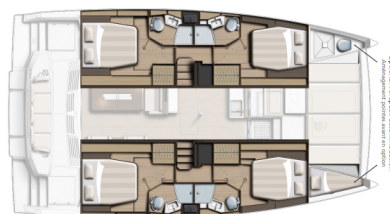

BALI 4.4

Skyfall (2024)

Catamaran Bali 4.4 Skyfall, built in 2024 is anchored in the Sicily, Portorosa, Sicily, Italy. It has 4 + 1 cabins, can accommodate 8 + 1 people and has 4 + 1 toilets. Bed linen and kitchen equipment are included in the price.

Skyfall

Production year

2024

Length

44 ft

Cabins

4 + 1

Berths