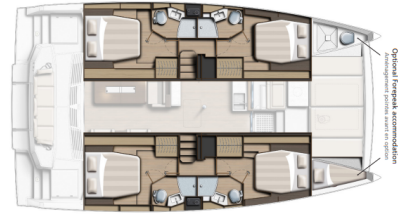

# BALI 4.4

Grease (2023)

Catamaran Bali 4.4 Grease, built in 2023 is anchored in the Salerno, Marina d'Arechi, Campania, Italy. It has 4 + 1 cabins, can accommodate 8 + 1 people and has 4 + 1 toilets. Bed linen and kitchen equipment are included in the price.

**Grease**

Production year

**2023**

Length

**44 ft**

Cabins

**4 + 1**

Berths