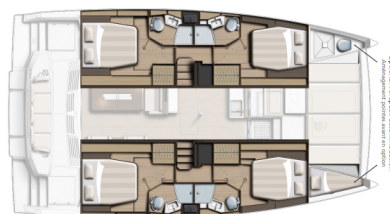

# BALI 4.4

Grease (2023)

Catamaran Bali 4.4 Grease, built in 2023 is anchored in the Salerno, Marina d'Arechi, Campania, Italy. It has 4 + 1 cabins, can accommodate 8 + 1 people and has 4 + 1 toilets. Bed linen and kitchen equipment are included in the price.

**Grease**

Production year

**2023**

Length

**44 ft**

Cabins

**4 + 1**

Berths