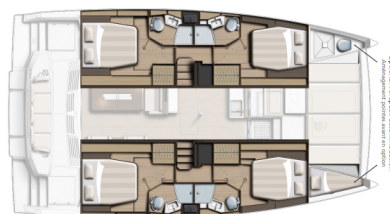

BALI 4.4

Arche (2023)

Catamaran Bali 4.4 Arche, built in 2023 is anchored in the Salerno, Marina d'Arechi, Campania, Italy. It has 4 + 1 cabins, can accommodate 8 + 1 people and has 4 + 1 toilets. Bed linen and kitchen equipment are included in the price.