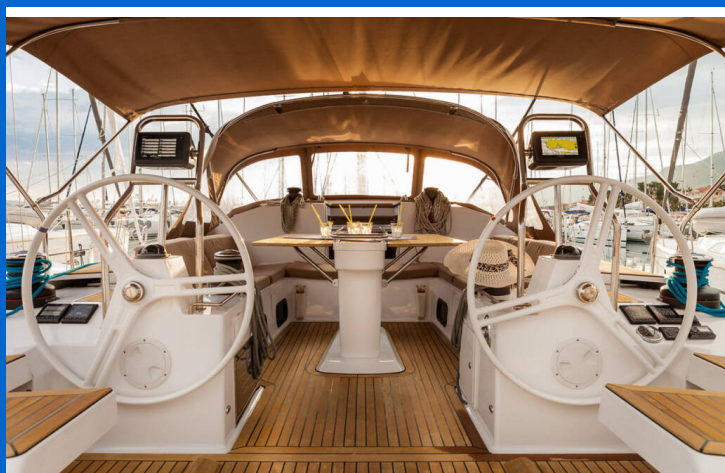

ELAN IMPRESSION 50

Biondi (2015)

Sailing yacht **Elan Impression 50 Biondi**, built in **2015** is anchored in the **Marina Kastela, Split region, Croatia**. It has **5 cabins**, can accommodate **10 + 2 people** and has **2 toilets**. Bed linen and kitchen equipment are included in the price.