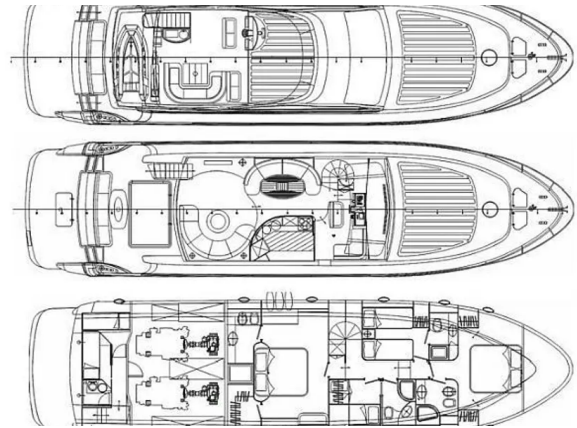

ABACUS 70

Auri (2008)

Motor yacht **Abacus 70 Auri**, built in **2008** is anchored in the **Palma de Mallorca, Port Andratx, Balearic Islands, Spain**. It has **4 cabins**, can accommodate **8 people** and has **4 toilets**. Bed linen and kitchen equipment are included in the price.

Auri

Production year

2008

Length

71 ft

Cabins

4

Berths