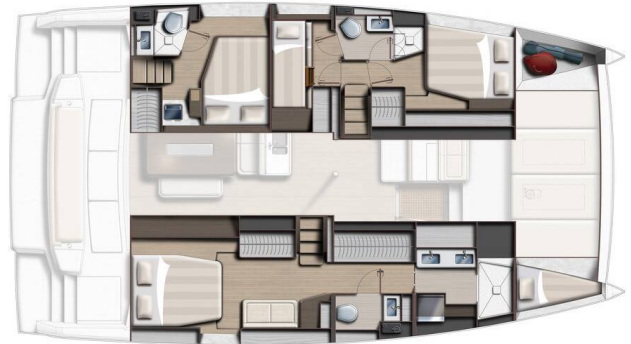

BALI 4.6

Brain (2024)

Catamaran Bali 4.6 Brain, built in 2024 is anchored in the Trogir, Yachtclub Seget (Marina Baotic), Split region, Croatia . It has 4 + 1 cabins, can accommodate 8 + 1 people and has 3 toilets. Bed linen and kitchen equipment are included in the price.

Brain

Production year

2024

Length

47 ft

Cabins

4 + 1

Berths