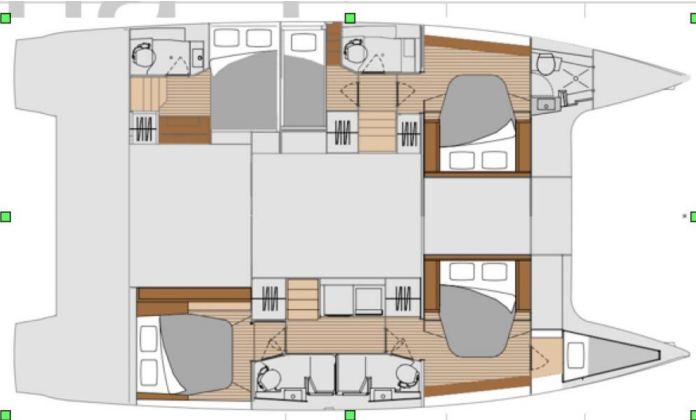

FOUNTAINÉ PAJOT TANNA 47

Amia (2025)

Catamaran Fountaine Pajot Tanna 47 Amia, built in 2025 is anchored in the **Sicily, Portorosa, Sicily, Italy**. It has **5 + 1 cabins**, can accommodate **10 + 2 + 1 people** and has **5 toilets**. Bed linen and kitchen equipment are included in the price.

Amia

Production year

2025

Length

46 ft

Cabins

5 + 1

Berths