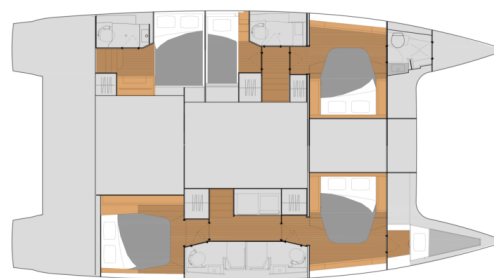

FOUNTAIN PAJOT TANNA 47

Elsa (2026)

Catamaran Fountaine Pajot Tanna 47 Elsa, built in 2026 is anchored in the **Piombino - Marina Arcipelago Toscano, Tuscany, Italy**. It has **5 + 1 cabins**, can accommodate **10 + 2 + 1 people** and has **5 + 1 toilets**. Bed linen and kitchen equipment are included in the price.

YACHT SPECIFICATIONS

Yacht Base

**Piombino - Marina Arcipelago
Toscano, Italy**

Yacht ID

11825

Brands

Fountaine Pajot

Yacht name

Elsa

Production year

2026

Length

46 ft

Cabins

5 + 1

Berths

10 + 2 + 1

WC

5 + 1

Engine

2 x 57 HP

Fuel tank

470 l

WEBSITE

www.plujeme.cz

PHONE

+420 720 755 085

MOBILE

+420 777 170 276

E-MAIL

info@plujeme.cz

PLUJEME RÁDI S.R.O.

Dlouhá 730/35, 11000 Praha 1 - Staré Město, Czech Republic