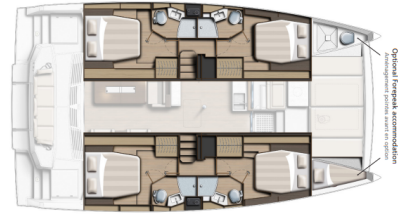

BALI 4.4

Thetis (2022)

Catamaran Bali 4.4 Thetis, built in 2022 is anchored in the Marina Frapa, Rogoznica, Šibenik region, Croatia. It has 4 + 1 cabins, can accommodate 8 + 1 people and has 4 + 1 toilets. Bed linen and kitchen equipment are included in the price.

Thetis

Production year

2022

Length

44 ft

Cabins

4 + 1

Berths