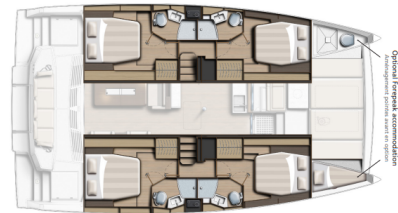

BALI 4.4

Thetis (2022)

Catamaran Bali 4.4 Thetis, built in 2022 is anchored in the Marina Frapa, Rogoznica, Šibenik region, Croatia. It has 4 + 1 cabins, can accommodate 8 + 1 people and has 4 + 1 toilets. Bed linen and kitchen equipment are included in the price.

Thetis

Production year

2022

Length

44 ft

Cabins

4 + 1

Berths