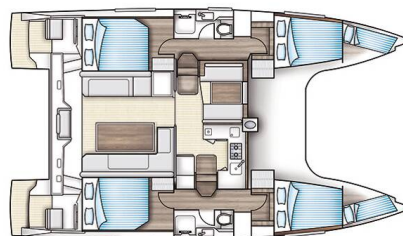

NAUTITECH 40 OPEN NEW

Whale Symphony (2018)

Catamaran Nautitech 40 open NEW Whale Symphony, built in 2018 is anchored in the Tribunj D-Marin, Šibenik region, Croatia. It has 4 + 2 cabins, can accommodate 8 + 2 people and has 2 toilets. Bed linen and kitchen equipment are included in the price.

Whale Symphony

Production year

2018

Length

39 ft

Cabins

4 + 2

Berths