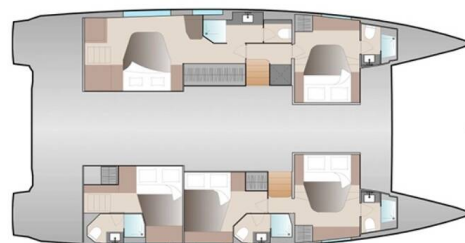

FOUNTAIN PAJOT AURA 51

The Big Leboatski (2025)

Catamaran Fountaine Pajot Aura 51 The Big Leboatski, built in 2025 is anchored in the Belize, Old Belize Marina , Belize, Belize. It has 4 cabins, can accommodate 8 people and has 4 toilets. Bed linen and kitchen equipment are included in the price.

YACHT SPECIFICATIONS

Yacht Base

Belize, Old Belize Marina , Belize

Yacht ID

11815

Brands

Fountaine Pajot

Yacht name

The Big Leboatski

Production year

2025

Length

51 ft

Cabins

4

Berths

8

WC

4

Engine

2 x 0 HP

Fuel tank

0l

WEBSITE

www.plujeme.cz

PHONE

+420 720 755 085

MOBILE

+420 777 170 276

E-MAIL

info@plujeme.cz

PLUJEME RÁDI S.R.O.

Dlouhá 730/35, 11000 Praha 1 – Staré Město, Czech Republic