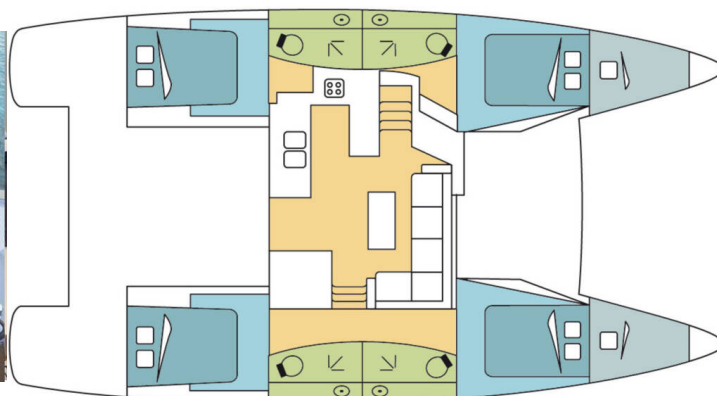

FOUNTAIN PAJOT ELBA 45

Alexandra III (2025)

Catamaran Fountaine Pajot Elba 45 Alexandra III, built in 2025 is anchored in the **Rhodes New Marina, Dodecanese, Greece**. It has **4 + 2 cabins**, can accommodate **8 + 2 + 2 people** and has **4 toilets**. Bed linen and kitchen equipment are included in the price.

Alexandra III

Production year

2025

Length

44 ft

Cabins

4 + 2

Berths