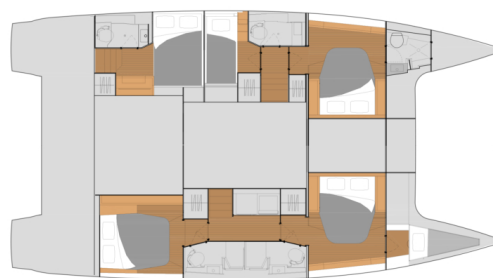

FOUNTAIN PAJOT TANNA 47

Helidoni (2024)

Catamaran Fountaine Pajot Tanna 47 Helidoni, built in 2024 is anchored in the **Volos, Skiathos/Sporades, Volos, Greece**. It has **4 + 2 cabins**, can accommodate **8 + 2 people** and has **4 + 1 toilets**. Bed linen and kitchen equipment are included in the price.

YACHT SPECIFICATIONS

Yacht Base

Volos, Greece

Yacht ID

11802

Brands

Fountaine Pajot

Yacht name

Helidoni

Production year

2024

Length

46 ft

Cabins

4 + 2

Berths

8 + 2

Max Persons

8

WC

4 + 1

Engine

2 x 60 HP

Fuel tank

940 l

WEBSITE

www.plujeme.cz

PHONE

+420 720 755 085

MOBILE

+420 777 170 276

E-MAIL

info@plujeme.cz

PLUJEME RÁDI S.R.O.

Dlouhá 730/35, 11000 Praha 1 – Staré Město, Czech Republic