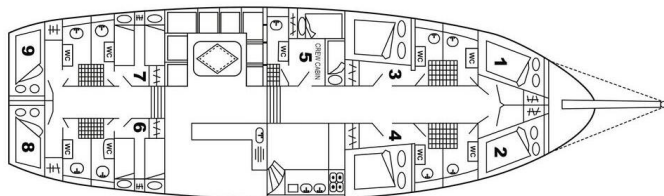

SADRI USTA 1

Sadri Usta 1 (2005)

Gulet Sadri Usta 1 Sadri Usta 1, built in **2005** is anchored in the **Porto Montenegro, Montenegro, Montenegro** . It has **6 cabins**, can accommodate **12 + 4 people** and has **8 toilets**. Bed linen and kitchen equipment are included in the price.

YACHT SPECIFICATIONS

Yacht Base

Porto Montenegro, Montenegro

Yacht ID

11794

Brands

Custom Made

Yacht name

Sadri Usta 1

Production year

2005

Length

105 ft

Cabins

6

Berths