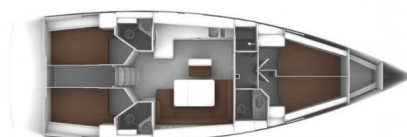

BAVARIA CRUISER 46

Gracia (2018)

Sailing yacht **Bavaria Cruiser 46 Gracia**, built in **2018** is anchored in the **Pula, Marina Polesana, Istra, Croatia**. It has **4 cabins**, can accommodate **8 + 1 people** and has **3 toilets**. Bed linen and kitchen equipment are included in the price.

Gracia

Production year

2018

Length

47 ft

Cabins

4

Berths