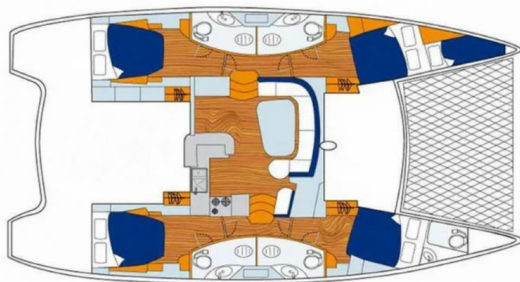

LEOPARD 46

Moko Jumbie (2011)

Catamaran **Leopard 46 Moko Jumbie**, built in **2011** is anchored in the **St. Vincent & Grenadines, Blue Lagoon Marina, St. Vincent, Caribbean**. It has **4 cabins**, can accommodate **8 people** and has **4 toilets**. Bed linen and kitchen equipment are included in the price.