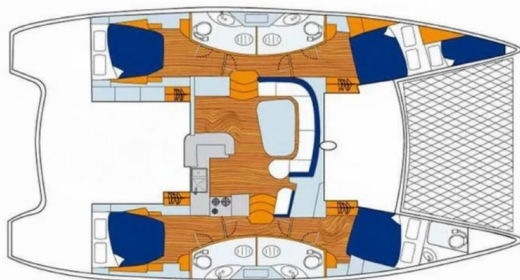

LEOPARD 46

Moko Jumbie (2011)

Catamaran Leopard 46 Moko Jumbie, built in 2011 is anchored in the **St. Vincent & Grenadines, Blue Lagoon Marina, St. Vincent, Caribbean**. It has **4 cabins**, can accommodate **8 people** and has **4 toilets**. Bed linen and kitchen equipment are included in the price.