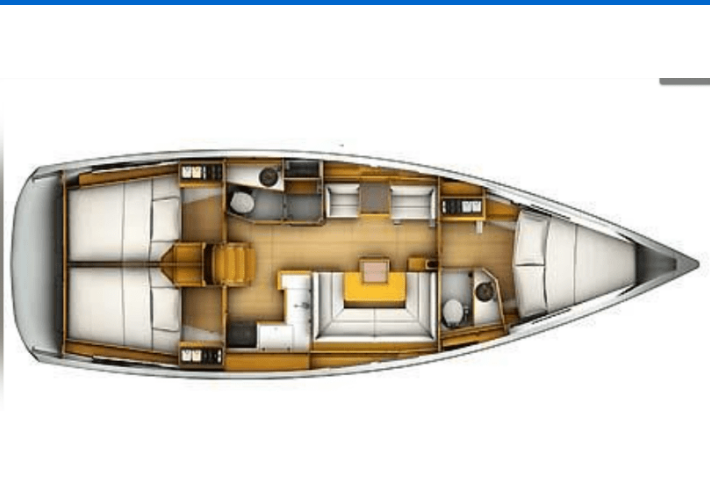

SUN ODYSSEY 419

Makin Memories (2018)

Sailing yacht Sun Odyssey 419 Makin Memories, built in 2018 is anchored in the **St. Vincent & Grenadines, Blue Lagoon Marina, St. Vincent, Caribbean**. It has **3 cabins**, can accommodate **6 people** and has **2 toilets**. Bed linen and kitchen equipment are included in the price.

Makin Memories

Production year

2018

Length

42 ft

Cabins

3

Berths