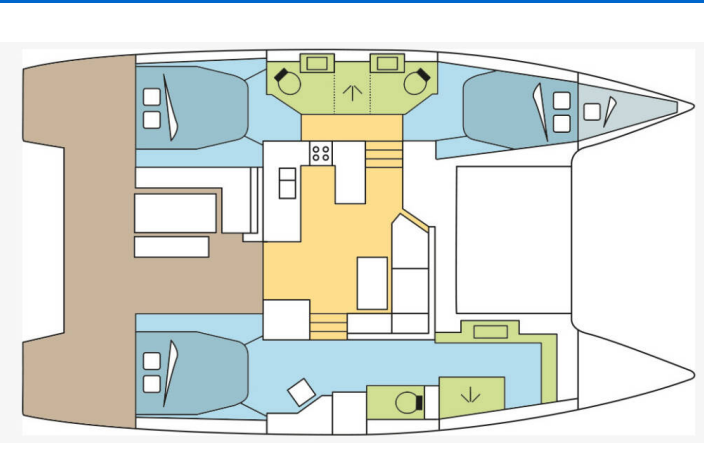

FOUNTAINE PAJOT ASTREA 42

QLF (2018)

Catamaran Fountaine Pajot Astrea 42 QLF, built in 2018 is anchored in the Cote D'Azur, Marseille Marina Vieux Port, Provence-Alpes-Côte d'Azur, France. It has 3 + 1 cabins, can accommodate 6 + 1 people and has 3 toilets. Bed linen and kitchen equipment are included in the price.

YACHT SPECIFICATIONS

Yacht Base

Cote D'Azur, Marseille Marina Vieux Port, France

Yacht ID

11746

Brands

Fountaine Pajot

Yacht name

QLF

Production year

2018

Length

41 ft

Cabins

3 + 1

Berths

6 + 1

WC

3

Engine

2 x 40 HP

Fuel tank

470 l

WEBSITE

www.plujeme.cz

PHONE

+420 720 755 085

MOBILE

+420 777 170 276

E-MAIL

info@plujeme.cz

PLUJEME RÁDI S.R.O.

Dlouhá 730/35, 11000 Praha 1 – Staré Město, Czech Republic