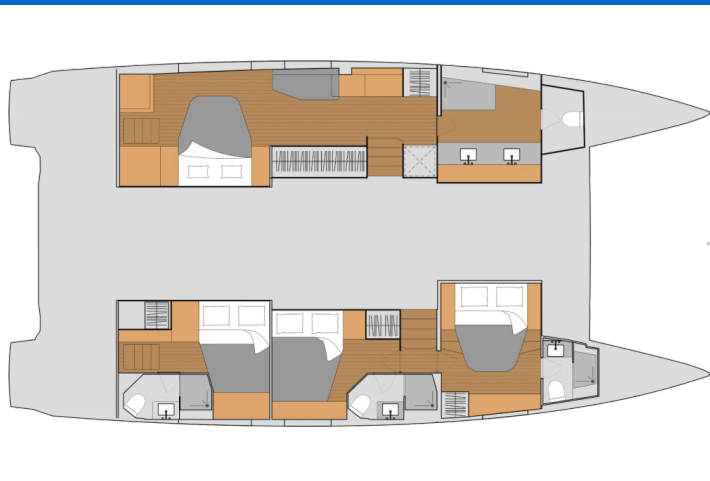

FONTAINE PAJOT AURA 51

Amajen (2022)

Catamaran Fountaine Pajot Aura 51 Amajen, built in 2022 is anchored in the Annapolis, Chesapeake Bay, Chesapeake Bay, USA. It has 4 cabins, can accommodate 8 people and has 4 toilets. Bed linen and kitchen equipment are included in the price.

Amajen

Production year

2022

Length

51 ft

Cabins

4

Berths