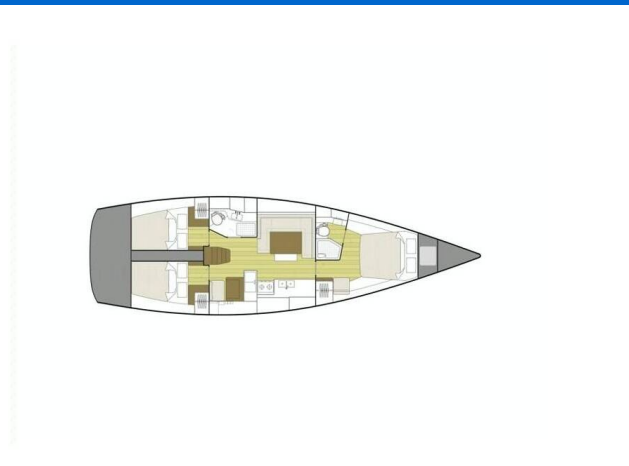

# SOLARIS ONE 44

Trinity (2013)

Sailing yacht **Solaris One 44 Trinity**, built in **2013** is anchored in the **Marina Punat, Krk, Kvarner, Croatia**. It has **3 cabins**, can accommodate **6 people** and has **2 toilets**. Bed linen and kitchen equipment are included in the price.

## YACHT SPECIFICATIONS

Yacht Base

**Marina Punat, Krk, Croatia**

Yacht ID

**11734**

Brands

**Solaris Yachts**

Yacht name

**Trinity**

Production year

**2013**

Length

**45 ft**

Cabins

**3**

Berths

**6**

Max Persons

**12**

WC

**2**

Engine

**1 x 55 HP**

Fuel tank