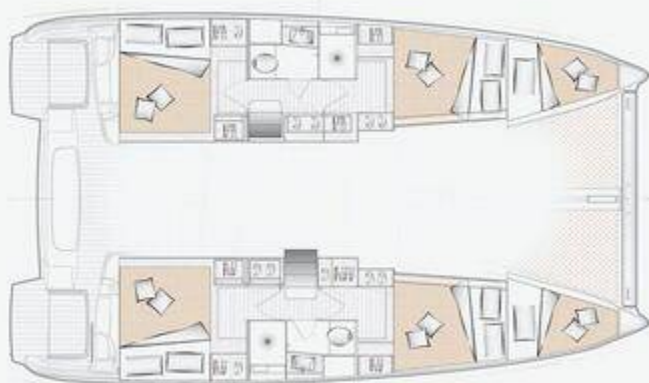

EXCESS 11

Excess 11 (2025)

Catamaran Excess 11 Excess 11, built in **2025** is anchored in the **Phuket, Ao Po Grand Marina, Phuket, Thailand**. It has **4 + 1 cabins**, can accommodate **8 + 1 + 1 people** and has **2 toilets**. Bed linen and kitchen equipment are included in the price.

Excess 11

Production year

2025

Length

37 ft

Cabins

4 + 1

Berths