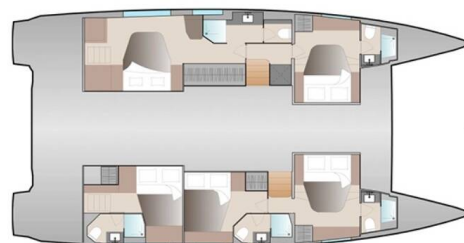

FOUNTAIN PAJOT AURA 51

Odysseus (2025)

Catamaran Fountaine Pajot Aura 51 Odysseus, built in 2025 is anchored in the **Trogir, Yachtclub Seget (Marina Baotic), Split region, Croatia**. It has **5 + 2 cabins**, can accommodate **10 + 2 + 2 people** and has **5 toilets**. Bed linen and kitchen equipment are included in the price.

YACHT SPECIFICATIONS

Yacht Base

Trogir, Yachtclub Seget (Marina Baotic), Croatia

Yacht ID

11712

Brands

Fountaine Pajot

Yacht name

Odysseus

Production year

2025

Length

51 ft

Cabins

5 + 2

Berths

10 + 2 + 2

Max Persons

12

WC

5

Engine

2 x 75 HP

Fuel tank

900 l

WEBSITE

www.plujeme.cz

PHONE

+420 720 755 085

MOBILE

+420 777 170 276

E-MAIL

info@plujeme.cz

PLUJEME RÁDI S.R.O.

Dlouhá 730/35, 11000 Praha 1 – Staré Město, Czech Republic