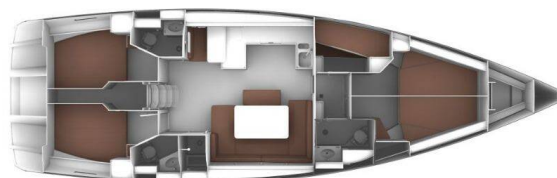

BAVARIA CRUISER 51

Nata (2015)

Sailing yacht Bavaria Cruiser 51 Nata, built in 2015 is anchored in the **Volos, Skiathos/Sporades, Volos, Greece**. It has **5 cabins**, can accommodate **10 people** and has **3 toilets**. Bed linen and kitchen equipment are included in the price.

Nata

Production year

2015

Length

51 ft

Cabins

5

Berths