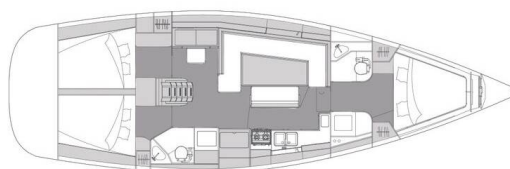

ELAN IMPRESSION 45.1

Moonlight (2022)

Sailing yacht **Elan Impression 45.1 Moonlight**, built in **2022** is anchored in the **Trogir, Marina Trogir (ex.SCT), Split region, Croatia**. It has **3 cabins**, can accommodate **6 + 2 people** and has **2 toilets**. Bed linen and kitchen equipment are included in the price.

Moonlight

Production year

2022

Length

44 ft

Cabins

3

Berths