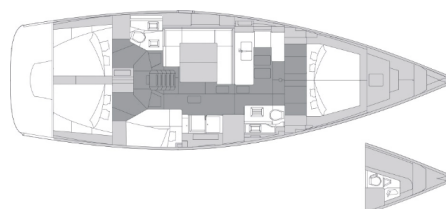

# ELAN IMPRESSION 50.1

Long Island (2023)

Sailing yacht Elan Impression 50.1 Long Island, built in 2023 is anchored in the **Trogir, Yachtclub Seget (Marina Baotic), Split region, Croatia**. It has **5 + 1 cabins**, can accommodate **10 + 1 + 1 people** and has **2 toilets**. Bed linen and kitchen equipment are included in the price.