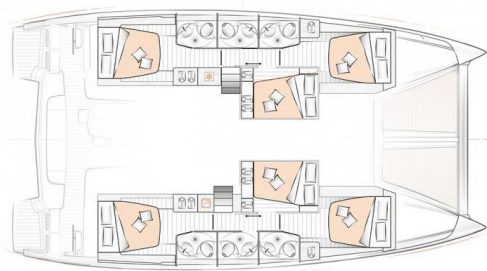

# EXCESS 15

Issa (2023)

Catamaran **Excess 15 Issa**, built in **2023** is anchored in the **Trogir, Yachtclub Seget (Marina Baotić), Split region, Croatia**. It has **6 + 2 cabins**, can accommodate **12 + 2 people** and has **4 toilets**. Bed linen and kitchen equipment are included in the price.