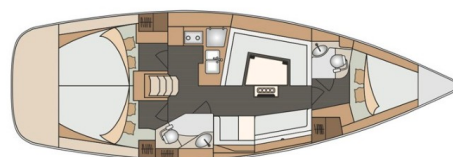

ELAN IMPRESSION 40

Google (2018)

Sailing yacht **Elan Impression 40 Google**, built in **2018** is anchored in the **Trogir, Marina Trogir (ex.SCT), Split region, Croatia**. It has **3 cabins**, can accommodate **6 + 2 people** and has **2 toilets**. Bed linen and kitchen equipment are included in the price.

Google

Production year

2018

Length

39 ft

Cabins

3

Berths