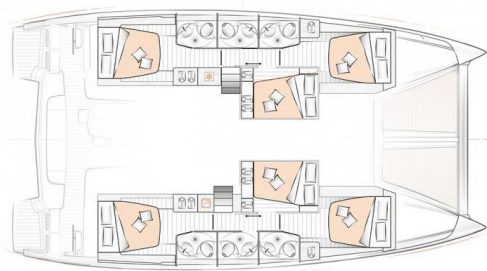

EXCESS 15

Faros (2023)

Catamaran **Excess 15 Faros**, built in **2023** is anchored in the **Trogir, Yachtclub Seget (Marina Baotić), Split region, Croatia**. It has **6 + 2 cabins**, can accommodate **12 + 2 people** and has **4 toilets**. Bed linen and kitchen equipment are included in the price.

Faros

Production year

2023

Length

49 ft

Cabins

6 + 2

Berths