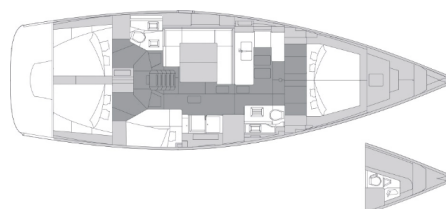

ELAN IMPRESSION 50.1

Miss Esme (2023)

Sailing yacht Elan Impression 50.1 Miss Esme, built in 2023 is anchored in the **Trogir, Yachtclub Seget (Marina Baotic), Split region, Croatia**. It has **5 + 1 cabins**, can accommodate **10 + 1 + 1 people** and has **2 toilets**. Bed linen and kitchen equipment are included in the price.