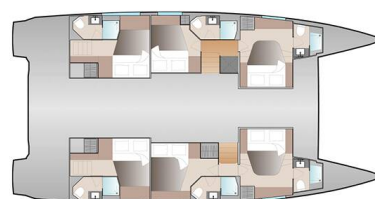

FOUNTAIN PAJOT AURA 51

Tranquillity II (2026)

Catamaran Fountaine Pajot Aura 51 Tranquillity II, built in 2026 is anchored in the **Preveza, Main Port, Ionian Islands, Greece**. It has **6 + 2 cabins**, can accommodate **12 + 2 people** and has **6 toilets**. Bed linen and kitchen equipment are included in the price.

YACHT SPECIFICATIONS

Yacht Base

Preveza, Main Port, Greece

Yacht ID

11686

Brands

Fountaine Pajot

Yacht name

Tranquillity II

Production year

2026

Length

51 ft

Cabins

6 + 2

Berths

12 + 2

WC

6

Engine

2 x 80 HP

Fuel tank

01