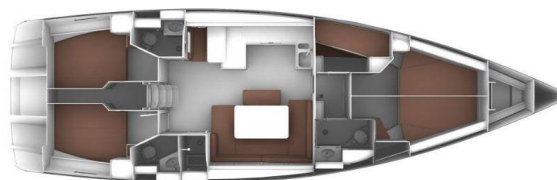

# BAVARIA CRUISER 51

Summer Smile (2017)

Sailing yacht **Bavaria Cruiser 51 Summer Smile**, built in **2017** is anchored in the **ACI Marina Trogir, Split region, Croatia**. It has **5 cabins**, can accommodate **10 + 1 people** and has **3 toilets**. Bed linen and kitchen equipment are included in the price.

**Summer Smile**

Production year

**2017**

Length

**51 ft**

Cabins

**5**

Berths