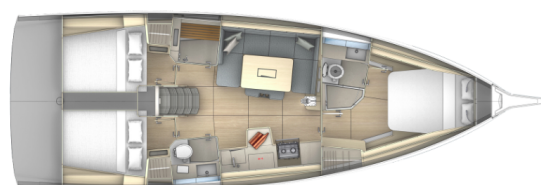

DUFOUR 41

Iris (2026)

Sailing yacht Dufour 41 Iris, built in 2026 is anchored in the Lavrion, main port, Athens area/Saronic/Peloponese, Greece. It has 3 cabins, can accommodate 6 + 1 people and has 3 toilets. Bed linen and kitchen equipment are included in the price.

Iris

Production year

2026

Length

42 ft

Cabins

3

Berths