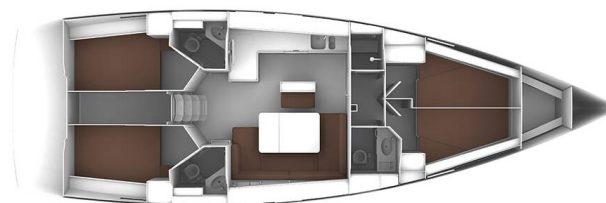

# BAVARIA CRUISER 46

Tequila (2018)

Sailing yacht **Bavaria Cruiser 46 Tequila**, built in **2018** is anchored in the **ACI Marina Trogir, Split region, Croatia**. It has **4 cabins**, can accommodate **8 + 1 people** and has **3 toilets**. Bed linen and kitchen equipment are included in the price.