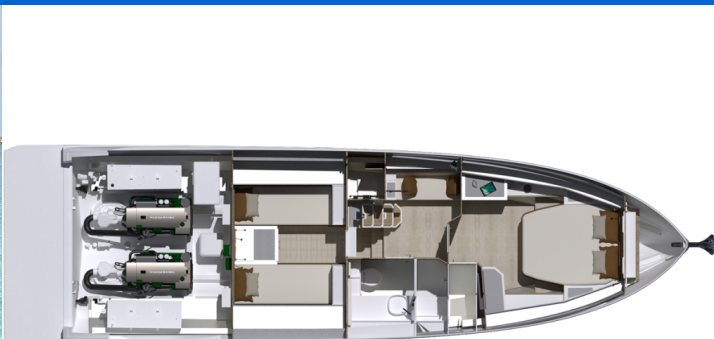

FIART SEAWALKER 43

Alexia (2023)

Motor yacht **Fiart Seawalker 43 Alexia**, built in **2023** is anchored in the **Sukosan, D-Marin Dalmacija Marina, Zadar region, Croatia**. It has **2 cabins**, can accommodate **4 people** and has **1 toilets**. Bed linen and kitchen equipment are included in the price.

Alexia

Production year

2023

Length

45 ft

Cabins

2

Berths

4

Max Persons

12

WC

1

Engine

2 x 324 HP

Fuel tank