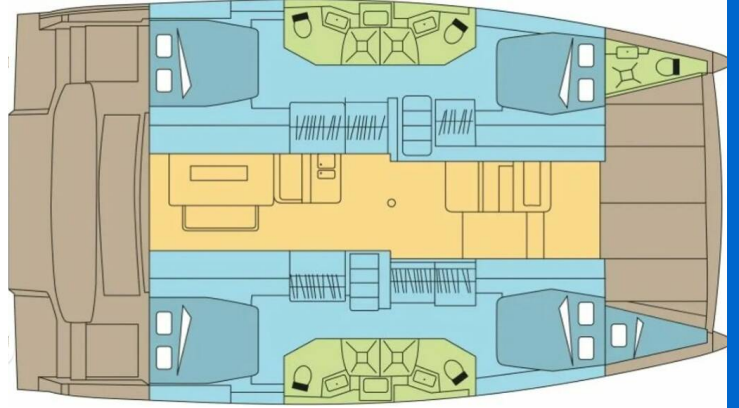

BALI 4.6

La Brise (2021)

Catamaran Bali 4.6 La Brise, built in **2021** is anchored in the **Fethiye, Yacht Classic Hotel Marina, Aegean, Turkey**. It has **4 + 1 cabins**, can accommodate **8 + 1 people** and has **4 + 1 toilets**. Bed linen and kitchen equipment are included in the price.