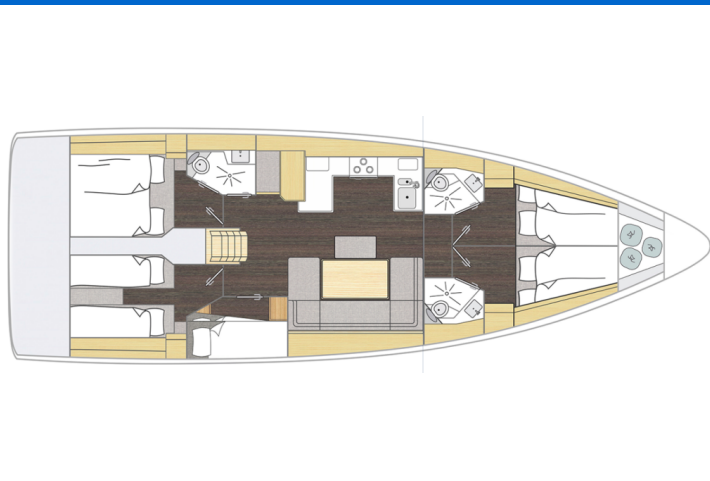

BAVARIA C46

461 Ocean Boulevard (2025)

Sailing yacht **Bavaria C46 461 Ocean Boulevard**, built in **2025** is anchored in the **Lefkas, Sivota Bay, Ionian Islands, Greece**. It has **5 cabins**, can accommodate **10 + 2 people** and has **3 toilets**. Bed linen and kitchen equipment are included in the price.

461 Ocean Boulevard

Production year

2025

Length

48 ft

Cabins

5

Berths