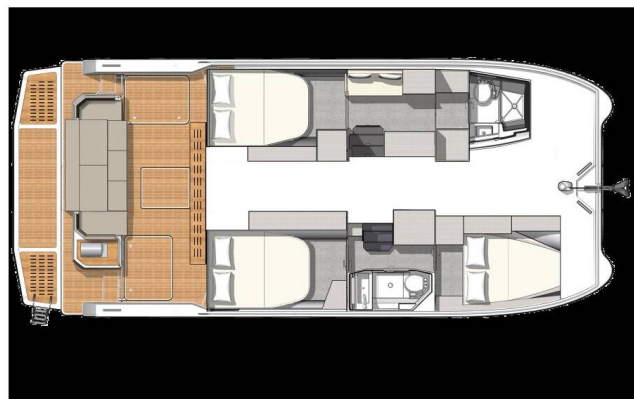

FONTAINE PAJOT MY4.S - MAESTRO

Blue Champagne (2025)

Power catamaran Fountaine Pajot MY4.S - Maestro Blue Champagne, built in 2025 is anchored in the French Atlantic, La Rochelle, Poitou-Charentes, France. It has **3 cabins**, can accommodate **6 people** and has **1 toilets**. Bed linen and kitchen equipment are included in the price.

YACHT SPECIFICATIONS

Yacht Base

French Atlantic, La Rochelle, France

Yacht ID

11602

Brands

Fountaine Pajot

Yacht name

Blue Champagne

Production year

2025

Length

36 ft

Cabins

3

Berths

6

Max Persons

8

WC

1

Engine

2 x 250 HP

Fuel tank

1200 l

WEBSITE

www.plujeme.cz

PHONE

+420 720 755 085

MOBILE

+420 777 170 276

E-MAIL

info@plujeme.cz

PLUJEME RÁDI S.R.O.

Dlouhá 730/35, 11000 Praha 1 – Staré Město, Czech Republic