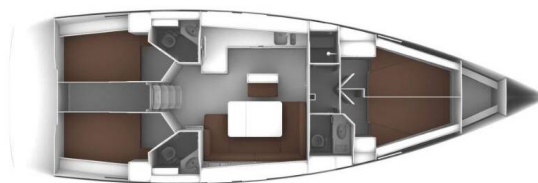

BAVARIA CRUISER 46

Rea (2015)

Sailing yacht **Bavaria Cruiser 46 Rea**, built in **2015** is anchored in the **Lefkas main port, Ionian Islands, Greece**. It has **4 cabins**, can accommodate **8 + 1 people** and has **3 toilets**. Bed linen and kitchen equipment are included in the price.