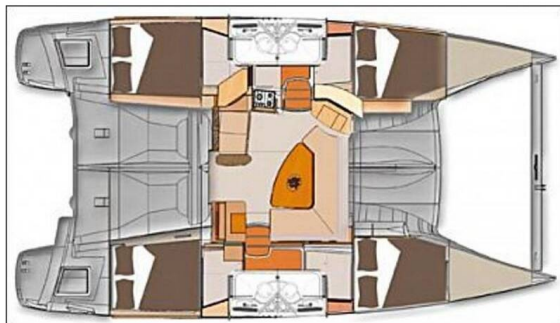

LIPARI 41

Mirada (2013)

Catamaran Lipari 41 Mirada, built in 2013 is anchored in the Fethiye, Fethiye Sailing Club, Aegean, Turkey. It has 4 + 2 cabins, can accommodate 8 + 2 people and has 4 toilets. Bed linen and kitchen equipment are included in the price.