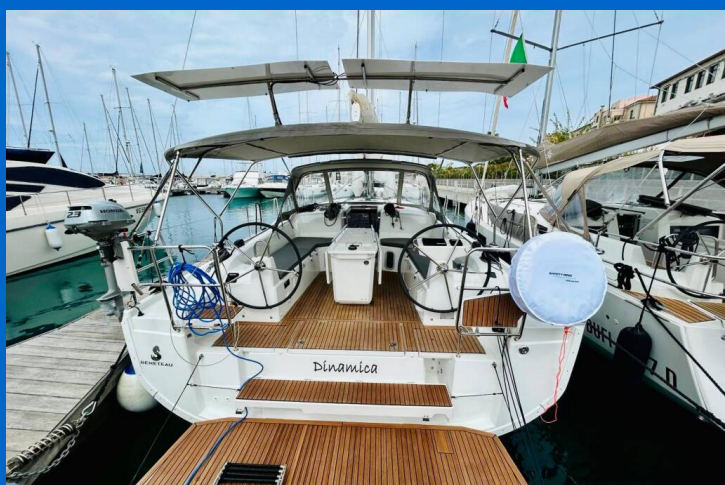

# OCEANIS 40.1

Dinamica (2025)

Sailing yacht Oceanis 40.1 Dinamica, built in 2025 is anchored in the **Marina di San Vincenzo Toscana, Tuscany, Italy**. It has **3 cabins**, can accommodate **6 people** and has **2 toilets**. Bed linen and kitchen equipment are included in the price.

## YACHT SPECIFICATIONS

Yacht Base

**Marina di San Vincenzo Toscana, Italy**

Yacht ID

**11580**

Brands

**Beneteau**

Yacht name

**Dinamica**

Production year

**2025**

Length

**42 ft**

Cabins

**3**

Berths