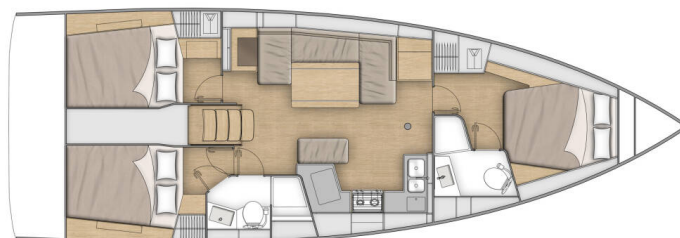

# OCEANIS 40.1

Dinamica (2025)

Sailing yacht Oceanis 40.1 Dinamica, built in 2025 is anchored in the **Marina di San Vincenzo Toscana, Tuscany, Italy**. It has **3 cabins**, can accommodate **6 people** and has **2 toilets**. Bed linen and kitchen equipment are included in the price.

**Dinamica**

Production year

**2025**

Length

**42 ft**

Cabins

**3**

Berths