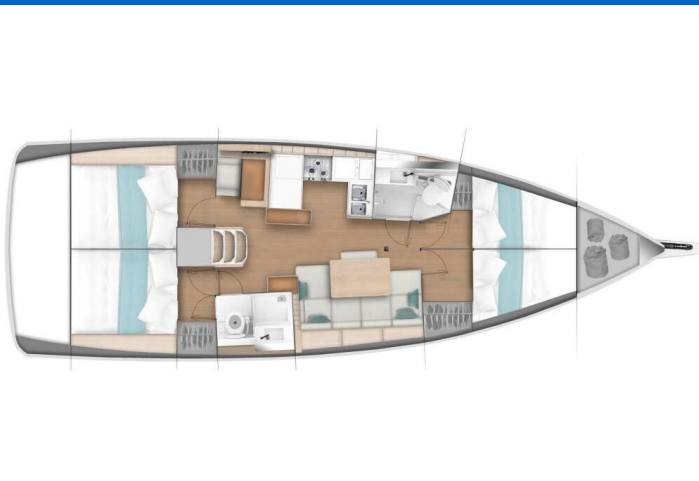

SUN ODYSSEY 440

Frenetica (2020)

Sailing yacht Sun Odyssey 440 Frenetica, built in 2020 is anchored in the Marina di San Vincenzo Toscana, Tuscany, Italy. It has 4 cabins, can accommodate 8 people and has 2 toilets. Bed linen and kitchen equipment are included in the price.

Frenetica

Production year

2020

Length

43 ft

Cabins

4

Berths