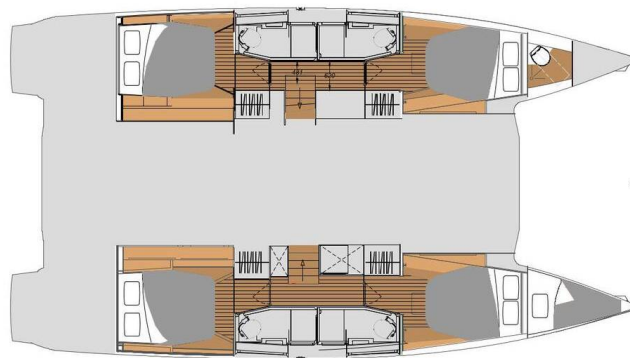

# FOUNTAIN PAJOT ELBA 45

Be Hang Loose (2025)

Catamaran Fountaine Pajot Elba 45 Be Hang Loose, built in 2025 is anchored in the Panama, Flamenco Marina, Panama Oeste, Panama. It has **3 + 1 cabins**, can accommodate **6 + 2 people** and has **4 toilets**. Bed linen and kitchen equipment are included in the price.

**Be Hang Loose**

Production year

**2025**

Length

**44 ft**

Cabins

**3 + 1**

Berths