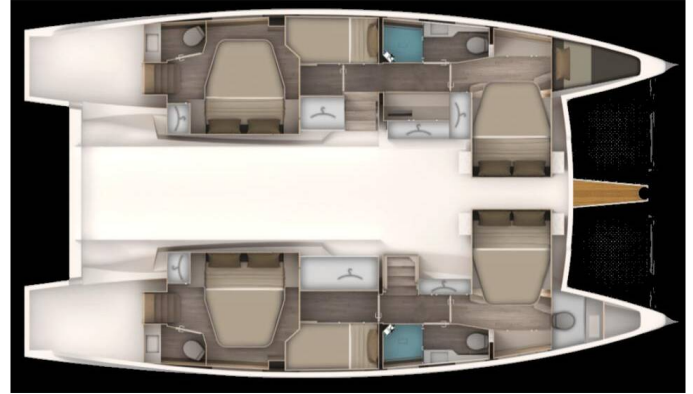

AVENTURA 45

Art J (2026)

Catamaran Aventura 45 Art J, built in **2026** is anchored in the **Marina Pirovac, Šibenik region, Croatia**. It has **6 + 1 cabins**, can accommodate **12 + 1 people** and has **4 toilets**. Bed linen and kitchen equipment are included in the price.

Art J

Production year

2026

Length

44 ft

Cabins

6 + 1

Berths