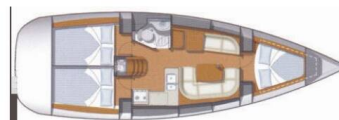

SUN ODYSSEY 36I

Celeste (2007)

Sailing yacht Sun Odyssey 36i Celeste, built in 2007 is anchored in the **Lavrion, main port, Athens area/Saronic/Peloponese, Greece**. It has **3 cabins**, can accommodate **6 people** and has **1 toilets**. Bed linen and kitchen equipment are included in the price.

Celeste

Production year

2007

Length

36 ft

Cabins

3

Berths