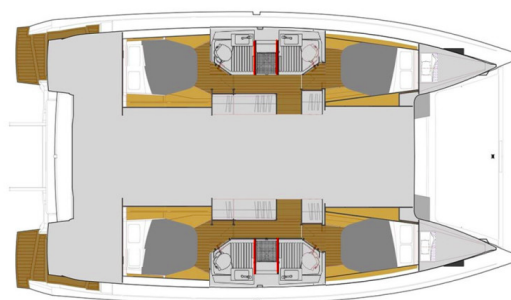

FOUNTAIN PAJOT ASTREA 42

Marguerite (2023)

Catamaran Fountaine Pajot Astrea 42 Marguerite, built in 2023 is anchored in the Corsica, Propriano, Corsica, France. It has 4 + 2 cabins, can accommodate 8 + 2 people and has 4 toilets. Bed linen and kitchen equipment are included in the price.

YACHT SPECIFICATIONS

Yacht Base

Corsica, Propriano, France

Yacht ID

11527

Brands

Fountaine Pajot

Yacht name

Marguerite

Production year

2023

Length

41 ft

Cabins

4 + 2

Berths

8 + 2

WC

4

Engine

2 x 50 HP

Fuel tank

470 l

WEBSITE

www.plujeme.cz

PHONE

+420 720 755 085

MOBILE

+420 777 170 276

E-MAIL

info@plujeme.cz

PLUJEME RÁDI S.R.O.

Dlouhá 730/35, 11000 Praha 1 - Staré Město, Czech Republic