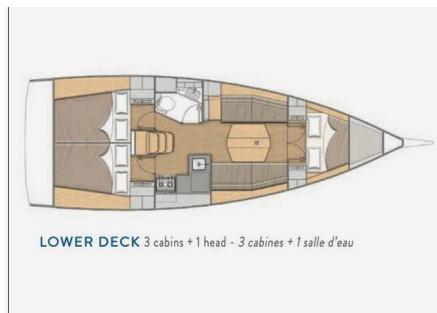

OCEANIS 34.1

Trapani Vela Club (2023)

Sailing yacht Oceanis 34.1 Trapani Vela Club, built in 2023 is anchored in the **Trapani, Sicily, Italy**. It has **3 cabins**, can accommodate **6 people** and has **1 toilets**. Bed linen and kitchen equipment are included in the price.

YACHT SPECIFICATIONS

Yacht Base

Trapani, Italy

Yacht ID

11468

Brands

Beneteau

Yacht name

Trapani Vela Club

Production year

2023

Length

35 ft

Cabins

3

Berths

6

WC

1

Engine

1 x 30 HP

Fuel tank

130 l

WEBSITE

www.plujeme.cz

PHONE

+420 720 755 085

MOBILE

+420 777 170 276

E-MAIL

info@plujeme.cz

PLUJEME RÁDI S.R.O.

Dlouhá 730/35, 11000 Praha 1 – Staré Město, Czech Republic