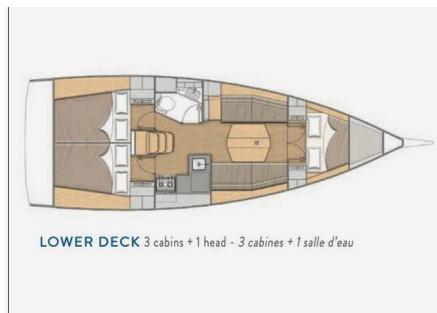

# OCEANIS 34.1

Trapani Vela Club (2023)

Sailing yacht Oceanis 34.1 Trapani Vela Club, built in 2023 is anchored in the **Trapani, Sicily, Italy**. It has **3 cabins**, can accommodate **6 people** and has **1 toilets**. Bed linen and kitchen equipment are included in the price.