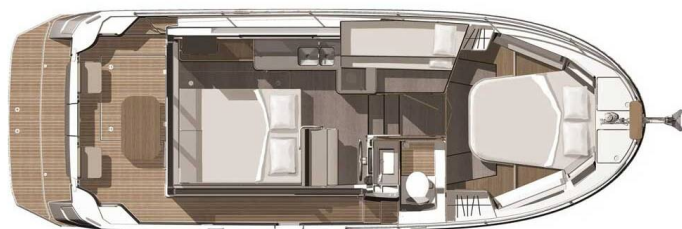

SWIFT TRAWLER 30

Odysseus (2018)

Motor boat Swift Trawler 30 Odysseus, built in 2018 is anchored in the ACI Marina Trogir, Split region, Croatia. It has 2 cabins, can accommodate 4 + 1 people and has 1 toilets. Bed linen and kitchen equipment are included in the price.