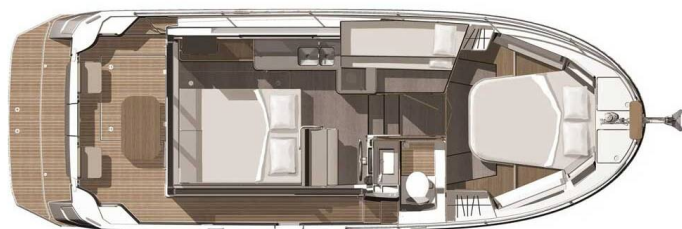

SWIFT TRAWLER 30

Odysseus (2018)

Motor boat **Swift Trawler 30 Odysseus**, built in **2018** is anchored in the **ACI Marina Trogir, Split region, Croatia**. It has **2 cabins**, can accommodate **4 + 1 people** and has **1 toilets**. Bed linen and kitchen equipment are included in the price.